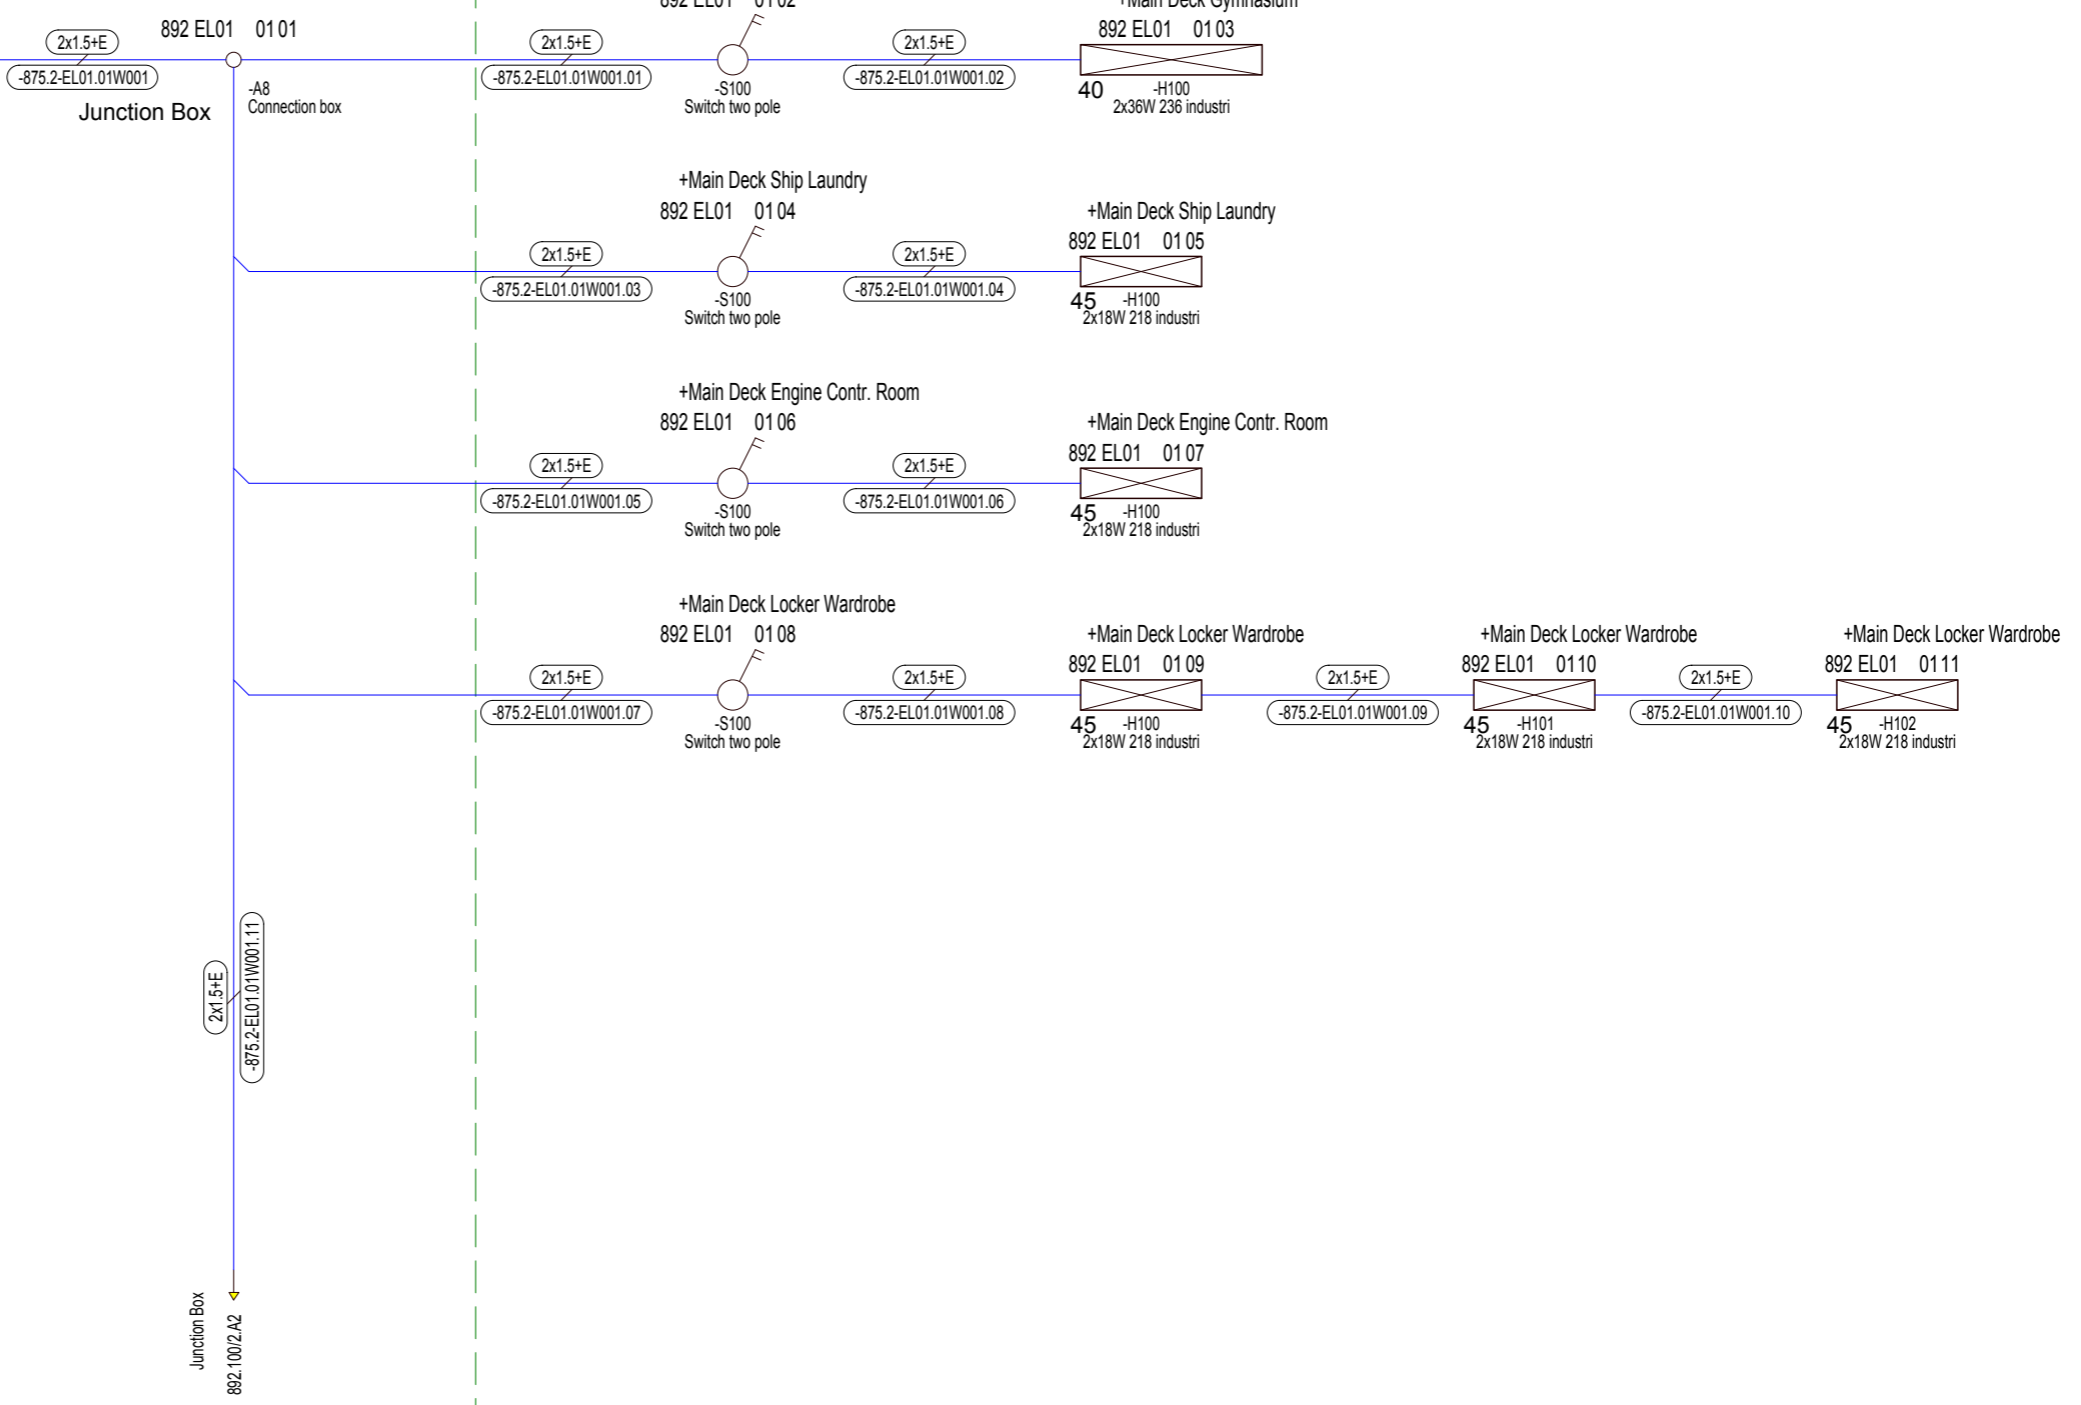

875.2-EL01
+Main Deck

892
+Main Deck

created with
E series

We reserve all rights in this document and in the information contained therein. Reproduction, use or disclosure to third parties without express authority is strictly forbidden.
© CIM-Team

Status	change	date	name	Standard	Origin	Repl. f.	Repl. by

892.100	Sheet 1
+Main Deck	246 Sh.